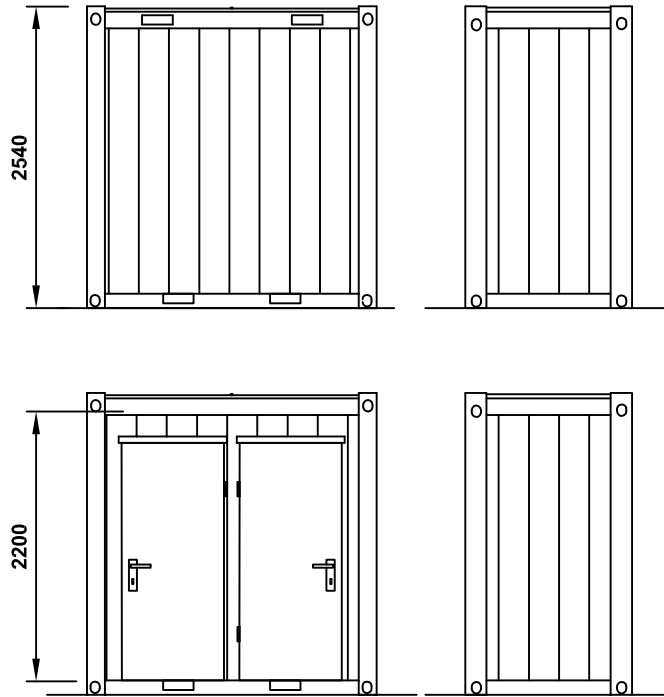

TYP sc-8

Dimensions: 1400 x 2400 x 2540mm
 Internal room height: 2200mm
 External colour: RAL 5010 (gentian blue) or RAL 9010 (pure white)
 Internal colour: Light oak or white
 Electricity: VDE (400V/32A/5 pole)
 * CEE External connections in frame
 Forklift pockets: 900mm between centres; 255 x 80mm pocket clearance
 Insulation: Floor/Wall/Roof: 60/60/100mm (Floor/Roof - Mineral wool, Walls - PU)

Fixtures & fittings: 2 x External steel door, 875x2000mm
 1 x Internal dividing wall 1275x2200mm
 2 x Ceiling light, 1x25W
 2 x Porcelain wash basin (510mm) with mirror, shelf & handtowel rail
 2 x Porcelain toilet
 2 x Ventilator, 120mm, 180m³/h