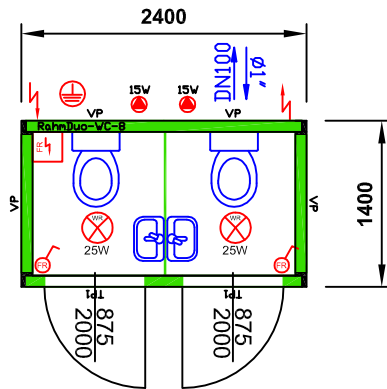

TYP sc-8

Dimensions: 1400 x 2400 x 2540mm
 Internal room height: 2200mm
 External colour: RAL 5010 (gentian blue) or RAL 9010 (pure white)
 Internal colour: Light oak or white
 Electricity: VDE (400V/32A/5 pole)
 * CEE External connections in frame
 Forklift pockets: 900mm between centres; 255 x 80mm pocket clearance
 Insulation: Floor/Wall/Roof: 60/60/100mm (Floor/Roof - Mineral wool, Walls - PU)

Fixtures & fittings: 2 x External steel door, 875x2000mm
 1 x Internal dividing wall 1275x2200mm
 2 x Ceiling light, 1x25W
 2 x Porcelain wash basin (510mm) with mirror, shelf & handtowel rail
 2 x Porcelain toilet
 2 x Ventilator, 120mm, 180m³/h